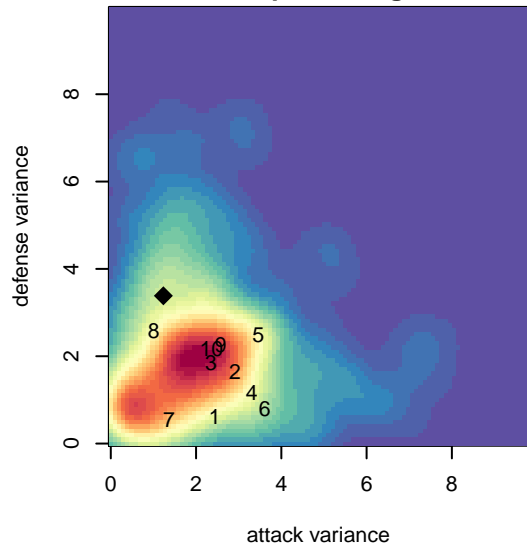

FC Nova Red B04

FC Nova
 Boise, ID
 B04 total strength=834
 attack=1.37 defense=0.92
 fall league = Idaho D3 Div 1 U13
 spr league = Spr Idaho D3 U13B Div 2
 notes= RA

alt names used:
 FC NOVA RED 04
 FC NOVA RED 04 (ID)
 FC NOVA RED 04
 FC NOVA RED 04
 FC NOVA RED 04 (ID)

Venues played:
 2016 Idaho D3 Division 1 U13
 2016 GEM State Challenge U13 U13
 2016 Spr Idaho D3 U13B Division 2
 2016 Performance Cup U13/14B Silver (2004/2)
 2016 ID State Cup U13

FC Nova Red B04
 Dots are actual minus expected GF (blue circles) and GA (red triangles).
 Blue line is smoothed change in attack strength. Red is smoothed change in defense strength.

**attack and defense variance (black dot)
relative to other teams
and top 10 in region**

**attack and defense rating
relative to others at age
and all opponents in last 13 months**

Performance relative to 13 month average